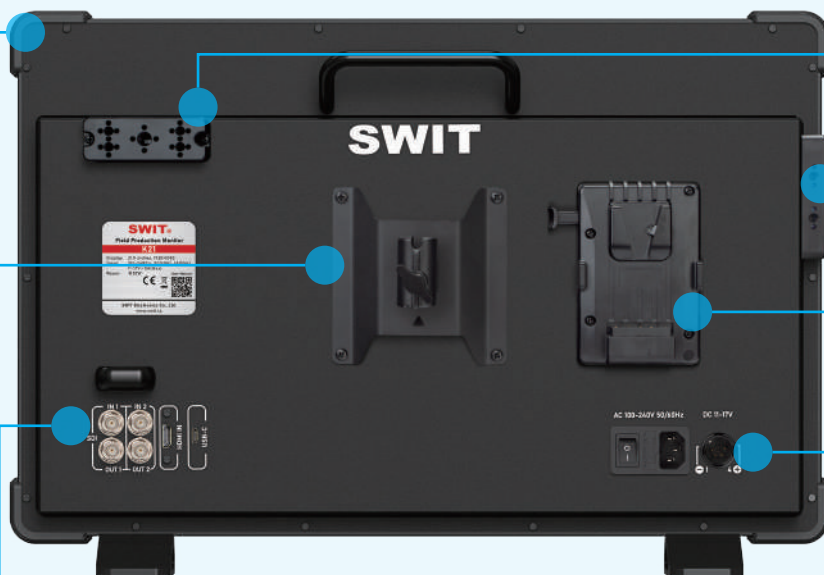

SWIT®

21.5" 1500nits Field Monitor

- ✓ All-around Protection
- 📦 Flight Case Option
- ➡ Scene OS Page Switch

K21

■ Features

- > 21.5" 1920×1080 FHD 10bit IPS Panel
- > 1500nits High Bright Sunlight View
- > Rubber Corner Anti-crash Guards
- > Screen Protective Glass, Quick Release
- > Interchangeable 1/4 & 3/8 Cheese plates
- > VESA to C-stand Mounting Adaptor
- > Provide One-stop Flight Case Version
- > 2K/3G/HD/SD-SDI & 4K-HDMI Monitoring
- > Built-in Multi-Camera Delog Luts SDR & HDR
- > 10× User 3DLuts Cubes Upload by USB-A
- > Automatic 3DLuts Calibration by USB-C
- > Scene OS - 8 Pages Create Quick Switching
- > 4× Function Keys Assigned for Each Scene
- > AC / 4-pin XLR DC / V-mount Battery Power

4× Corner Guards
Anti-crash

10×10 VESA to
Light Stand Adaptor

3G-SDI 2-in 2-out
4K-HDMI 1.4 in
USB-C Calibration

V-mount Plate
4-pin DC 11-17V in
AC 100-240V in

2× Cheese boards
Rear/Side free install

Protective Glass
Quick release

User 3DLuts Upload

10× User Luts cube file upload by front USB-A port

Auto 3DLut Calibration

Fully automatic 3DLut color calibration without computer connecting.

Use Probe: X-rite CC Display Pro HL

Connect: Rear USB-C Port

Time: Within 2 minutes

Specifications

Display

Size	21.5 inches
Display Area	476.06mm×267.78mm
Resolution	1920×1080, 16:9
Backlight	White LED
Brightness	1500nits Max
Contrast Ratio	1100:1
Color Depth	10-bit
Response Time	25ms
Viewing Angle	178°H/178°V