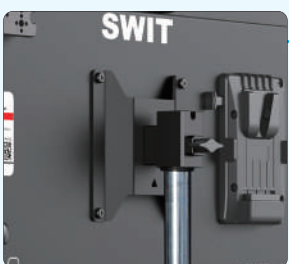

SWIT®

21.5" 1500nits Field Monitor

- ✓ All-around Protection
- 📦 Flight Case Option
- ➡ Scene OS Page Switch

K21

■ Features

- > 21.5" 1920×1080 FHD 10bit IPS Panel
- > 1500nits High Bright Sunlight View
- > Rubber Corner Anti-crash Guards
- > Screen Protective Glass, Quick Release
- > Interchangeable 1/4 & 3/8 Cheese plates
- > VESA to C-stand Mounting Adaptor
- > Provide One-stop Flight Case Version
- > 2K/3G/HD/SD-SDI & 4K-HDMI Monitoring
- > Built-in Multi-Camera Delog Luts SDR & HDR
- > 10× User 3DLuts Cubes Upload by USB-A
- > Automatic 3DLuts Calibration by USB-C
- > Scene OS - 8 Pages Create Quick Switching
- > 4× Function Keys Assigned for Each Scene
- > AC / 4-pin XLR DC / V-mount Battery Power

4× Corner Guards
Anti-crash

10×10 VESA to
Light Stand Adaptor

3G-SDI 2-in 2-out
4K-HDMI 1.4 in
USB-C Calibration

V-mount Plate
4-pin DC 11-17V in
AC 100-240V in

2× Cheese boards
Rear/Side free install

Protective Glass
Quick release