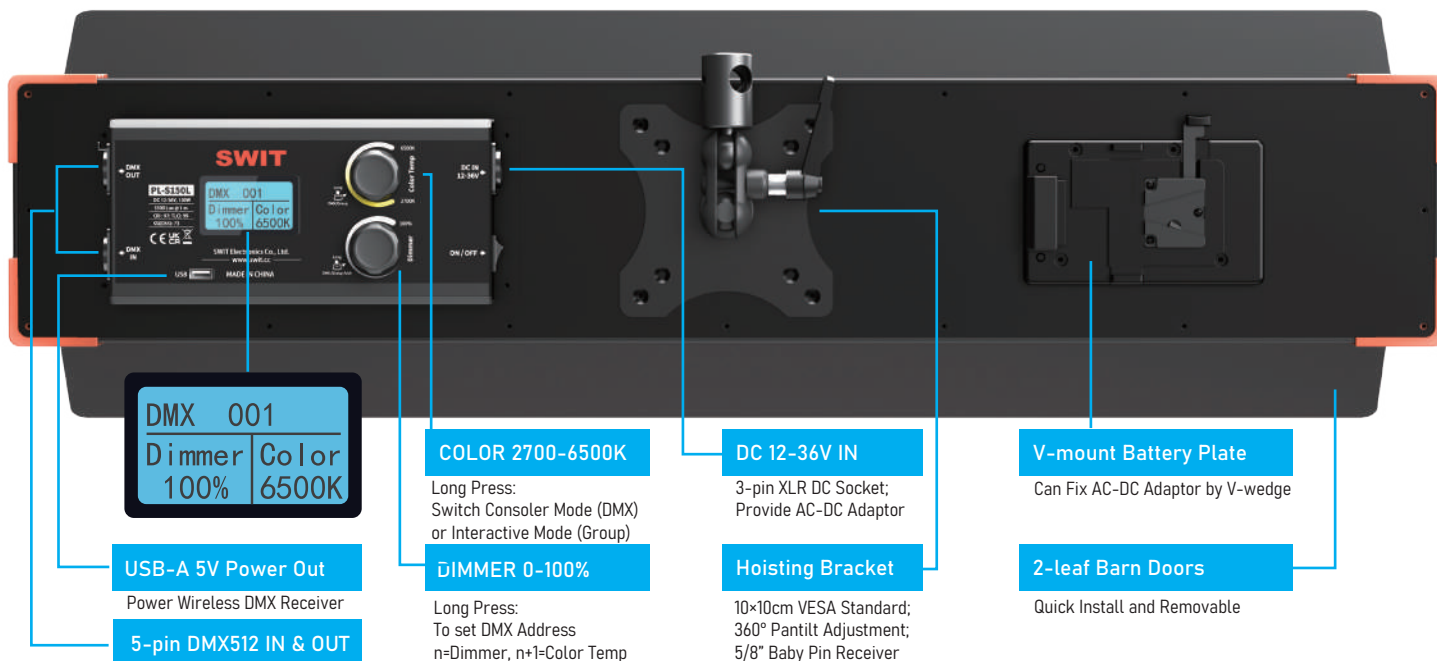

Power and Control