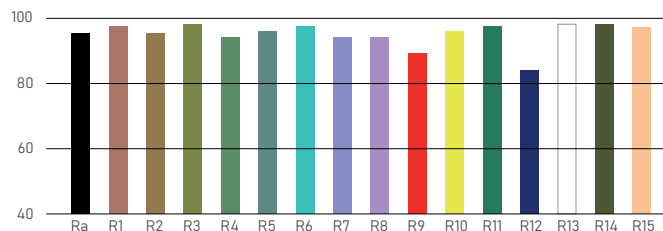

CRI 97; TLCI 99; SSL(D55)73