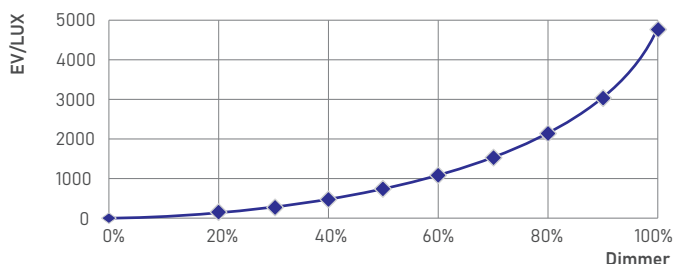

SWIT

150W 3×0.5' Long Ratio

Low Ceiling Studio LED Panel Light

PL-S150L

Fanless
No Noise

3×0.5' Long Ratio Panel

The PL-S150L is a 150W bi-color panel LED light with a 3×0.5' size long ratio design. It can be mounted as close to the ceiling as possible, making it perfect for low-ceiling studios where space is limited.

Close to the Ceiling Install

The regular 2×1' size panel will encroach too much height spaces when installed in low ceiling studios. While the PL-S150L 3×0.5' long ratio light will minimize the height occupancy, maintain an inconspicuous presence, maximize the shooting angles for small-space studios.

4,800Lux @ 1m High Bright and Soft

Distance	1 meter	2 meters	3 meters	4 meters
Illuminance	4,800Lux	1,200Lux	540Lux	300Lux

Half-peak 69° wide beam angle soft diffusing, ideal for head light, key light, or background light in studios setup.

Smooth Exponential Dimming Curve

1% dimmer equals to only 0.3% intensity, to produce smooth light output when dimming at low intensity range.

IEC 62471 Photobiological Safe

The light has been tested and certificated as "Exempt - No Photobiological Hazard" by the IEC 62471:2008 standard, without the risk of ultraviolet radiation, high energy blue light, flicking. In specific locations such as churches, museums, and ancient buildings, using this lighting fixture can effectively prevent the fading and peeling of mural artifacts, thereby protecting cultural heritage.

CRI 97; TLCI 99; SSL(D55)73