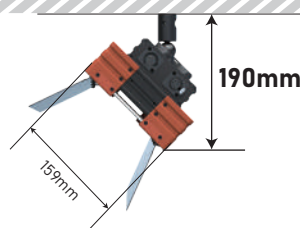

### 3×0.5' Long Ratio Panel

The PL-S150L is a 150W bi-color panel LED light with a 3×0.5' size long ratio design. It can be mounted as close to the ceiling as possible, making it perfect for low-ceiling studios where space is limited.

### Close to the Ceiling Install

The regular 2×1' size panel will encroach too much height spaces when installed in low ceiling studios. While the PL-S150L 3×0.5' long ratio light will minimize the height occupancy, maintain an inconspicuous presence, maximize the shooting angles for small-space studios.