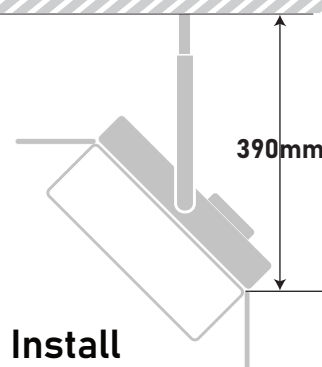

## 150W 3×0.5' Long Ratio

Low Ceiling Studio LED Panel Light

**PL-S150L**

**Fanless**  
No Noise

### 3×0.5' Long Ratio Panel

The PL-S150L is a 150W bi-color panel LED light with a 3×0.5' size long ratio design. It can be mounted as close to the ceiling as possible, making it perfect for low-ceiling studios where space is limited.

### Close to the Ceiling Install

The regular 2×1' size panel will encroach too much height spaces when installed in low ceiling studios. While the PL-S150L 3×0.5' long ratio light will minimize the height occupancy, maintain an inconspicuous presence, maximize the shooting angles for small-space studios.