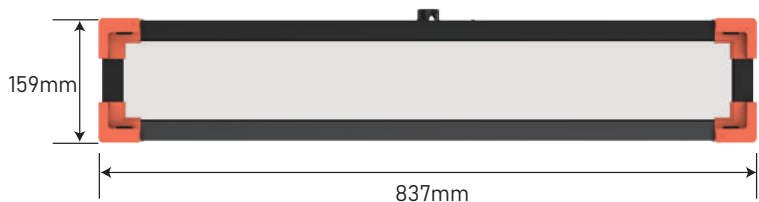

## 150W 3×0.5' Long Ratio

Low Ceiling Studio LED Panel Light

**PL-S150L**

**Fanless**  
No Noise

### 3×0.5' Long Ratio Panel

The PL-S150L is a 150W bi-color panel LED light with a 3×0.5' size long ratio design. It can be mounted as close to the ceiling as possible, making it perfect for low-ceiling studios where space is limited.

### Close to the Ceiling Install

The regular 2×1' size panel will encroach too much height spaces when installed in low ceiling studios. While the PL-S150L 3×0.5' long ratio light will minimize the height occupancy, maintain an inconspicuous presence, maximize the shooting angles for small-space studios.

### 4,800Lux @ 1m High Bright and Soft

Distance	1 meter	2 meters	3 meters	4 meters
Illuminance	4,800Lux	1,200Lux	540Lux	300Lux

Half-peak 69° wide beam angle soft diffusing, ideal for head light, key light, or background light in studios setup.